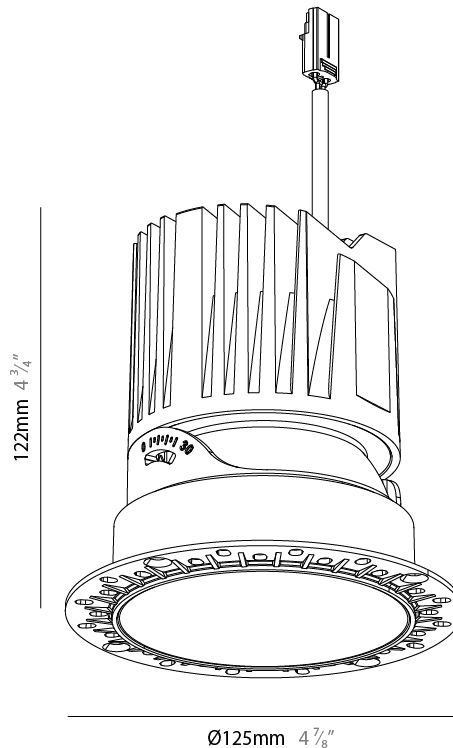

GENERAL

Series: Bioniq Evo
Partner: Prolicht
Division: Architectural
Installation: Trimless
Product Type: Downlight
Mounting Location: Ceiling
Light Distribution: Adjustable / Direct

PHYSICAL

Aperture Sizes - Downlights: 4"
Shape: Round
Diameter (mm): 125
Diameter (in): 4 7/8
Height (mm): 122
Depth (mm): 135
Height (in): 4 3/4
Depth (in): 5 1/16
Ceiling Thickness (mm): 10 - 50
Ceiling Thickness (in): 3/8 - 1 15/16
Weight (kg): 0.7
Fixture Finish: [BLK / WHI / ARB / CHR](#)
Fixture Material: Extruded Aluminum
Cut-out Measurements: Ø 95mm/3 3/4"

ELECTRICAL

Lamp Type: LED (Zhaga Standard)
Input Wattage (W): 21.9
Total Output Wattage (W): 20
Dimming: [Non-dimming / DALI Dimming / MATTER Dimming](#)
Driver Included: No
Driver Location: Remote
Driver Type: Constant Current - Universal
Driver Class: Class 2
Constant Current (MA): 500mA
Upon Request: 0-10V Dimming / Phase Dimming

LED

Color Temperature (*K): [2400 / 2700 / 3000 / 3500 / 4000](#)
Max. Delivered Lumen (lm): Max 2583
Nominal Lumen (lm): 3490
CRI: >90 CRI
Efficiency (%): 117.9
Lamp Life (hrs): 50000

OPTICAL

Beam Angle: [26 / 34 / 46 / 56](#)
Adjustability: Rotational 350° / Tilt 30°

RATINGS AND CERTIFICATIONS

Certified By: Certified for North American Standards
IP rating: IP65
Glare Rating: ≤ 10