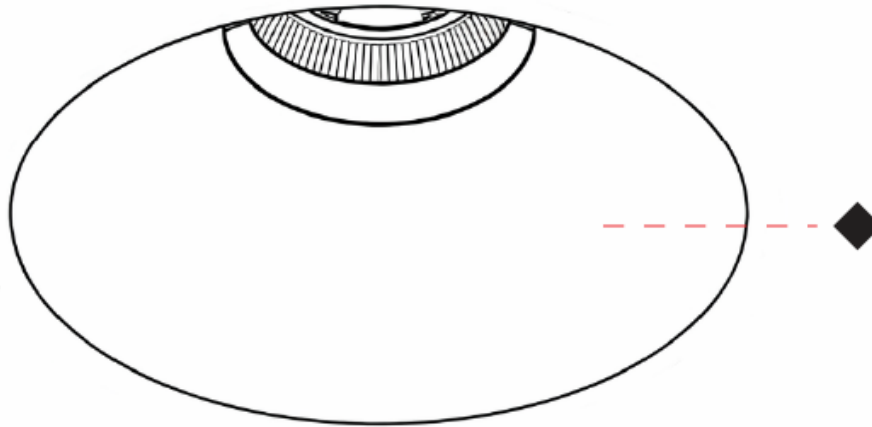

A350213-

PROJECT

TYPE

SPECIFIER

QUANTITY

DATE

A